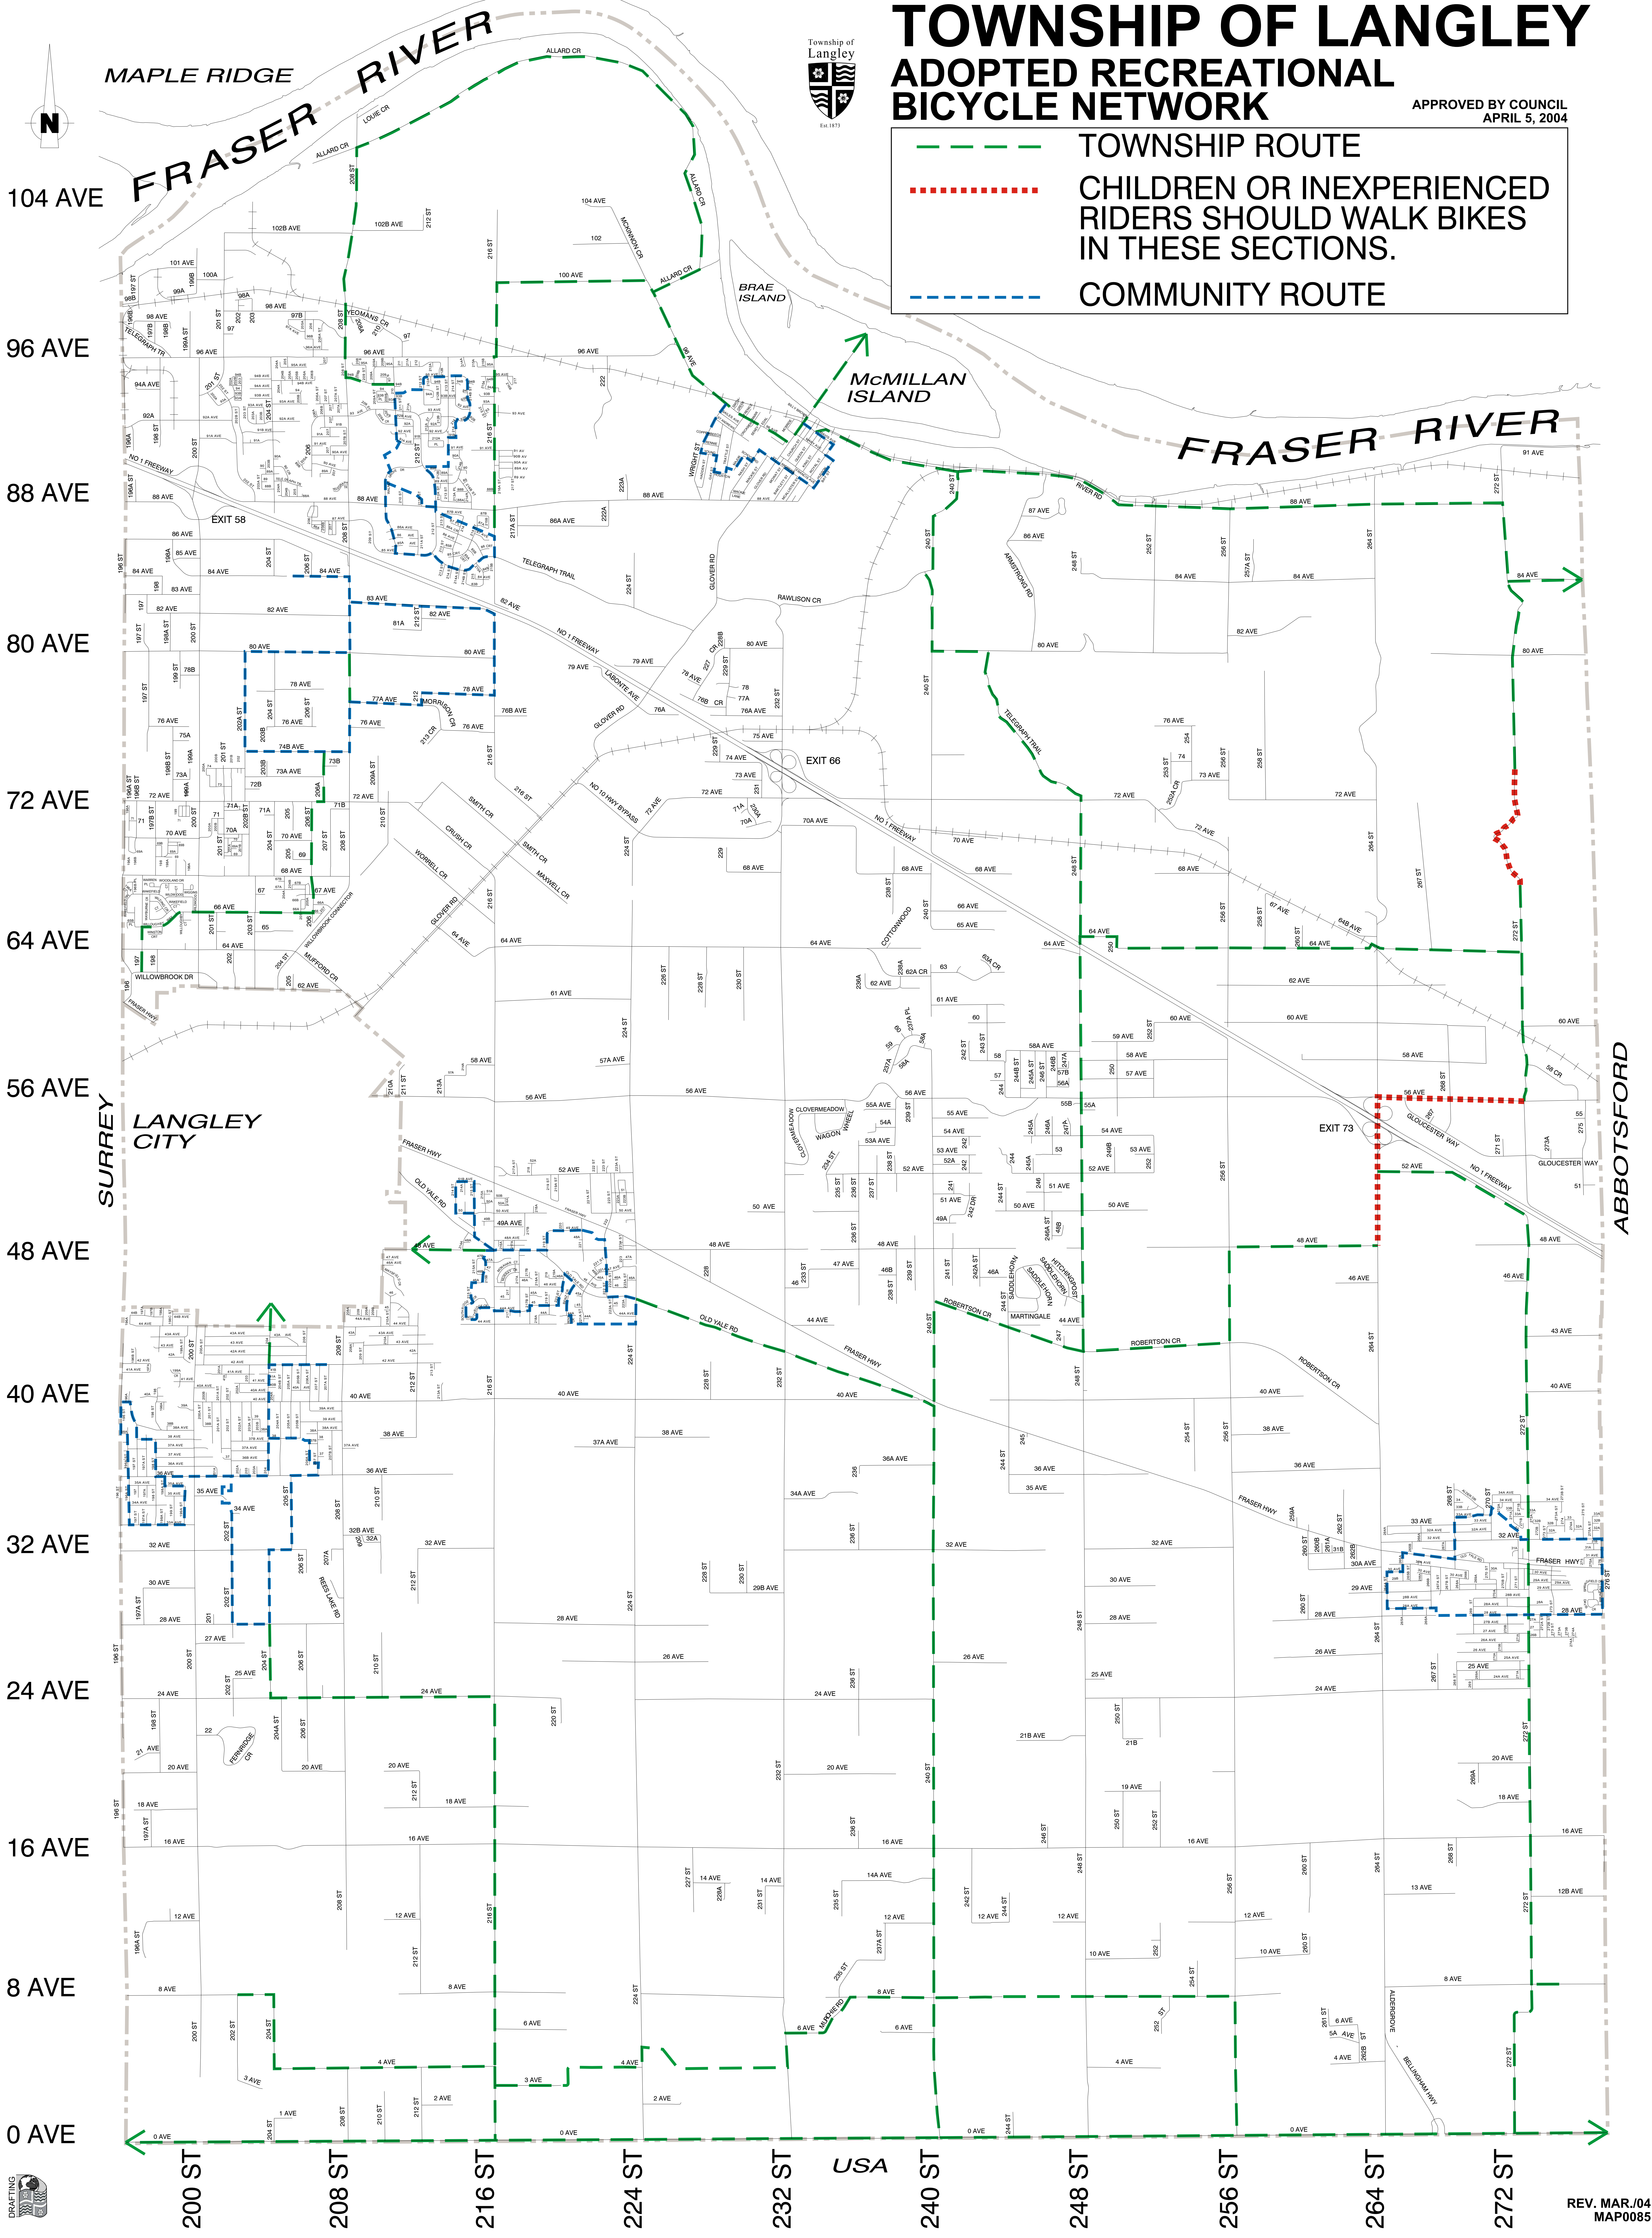

MAPLE RIDGE

TOWNSHIP OF LANGLEY

ADOPTED RECREATIONAL BICYCLE NETWORK

APPROVED BY COUNCIL
APRIL 5, 2004

--- TOWNSHIP ROUTE

--- CHILDREN OR INEXPERIENCED RIDERS SHOULD WALK BIKES IN THESE SECTIONS.

--- COMMUNITY ROUTE

104 AVE

96 AVE

88 AVE

80 AVE

72 AVE

64 AVE

56 AVE

48 AVE

40 AVE

32 AVE

24 AVE

16 AVE

8 AVE

0 AVE

200 ST

208 ST

272 ST

SURREY

LANGLEY CITY

McMILLAN ISLAND

FRASER RIVER

ABBOTSFORD