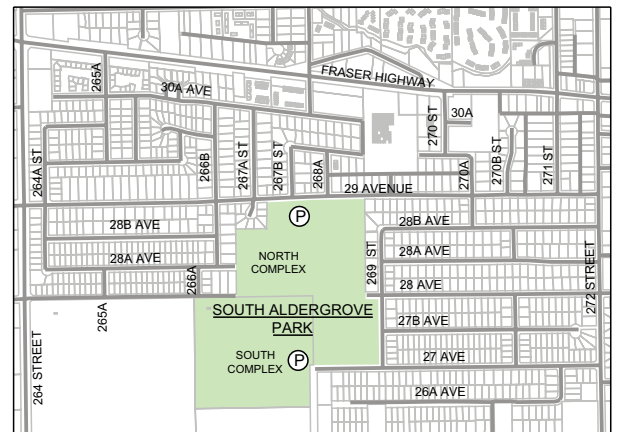

SOUTH ALDERGROVE PARK CONTEXT

SOUTH ALDERGROVE PARK

- DRINKING WATER
- WASHROOMS
- PARKING

Park hours are 9 AM to dusk.
Please respect our neighbours.
Please keep dogs on leash.
Please leave park tidy.