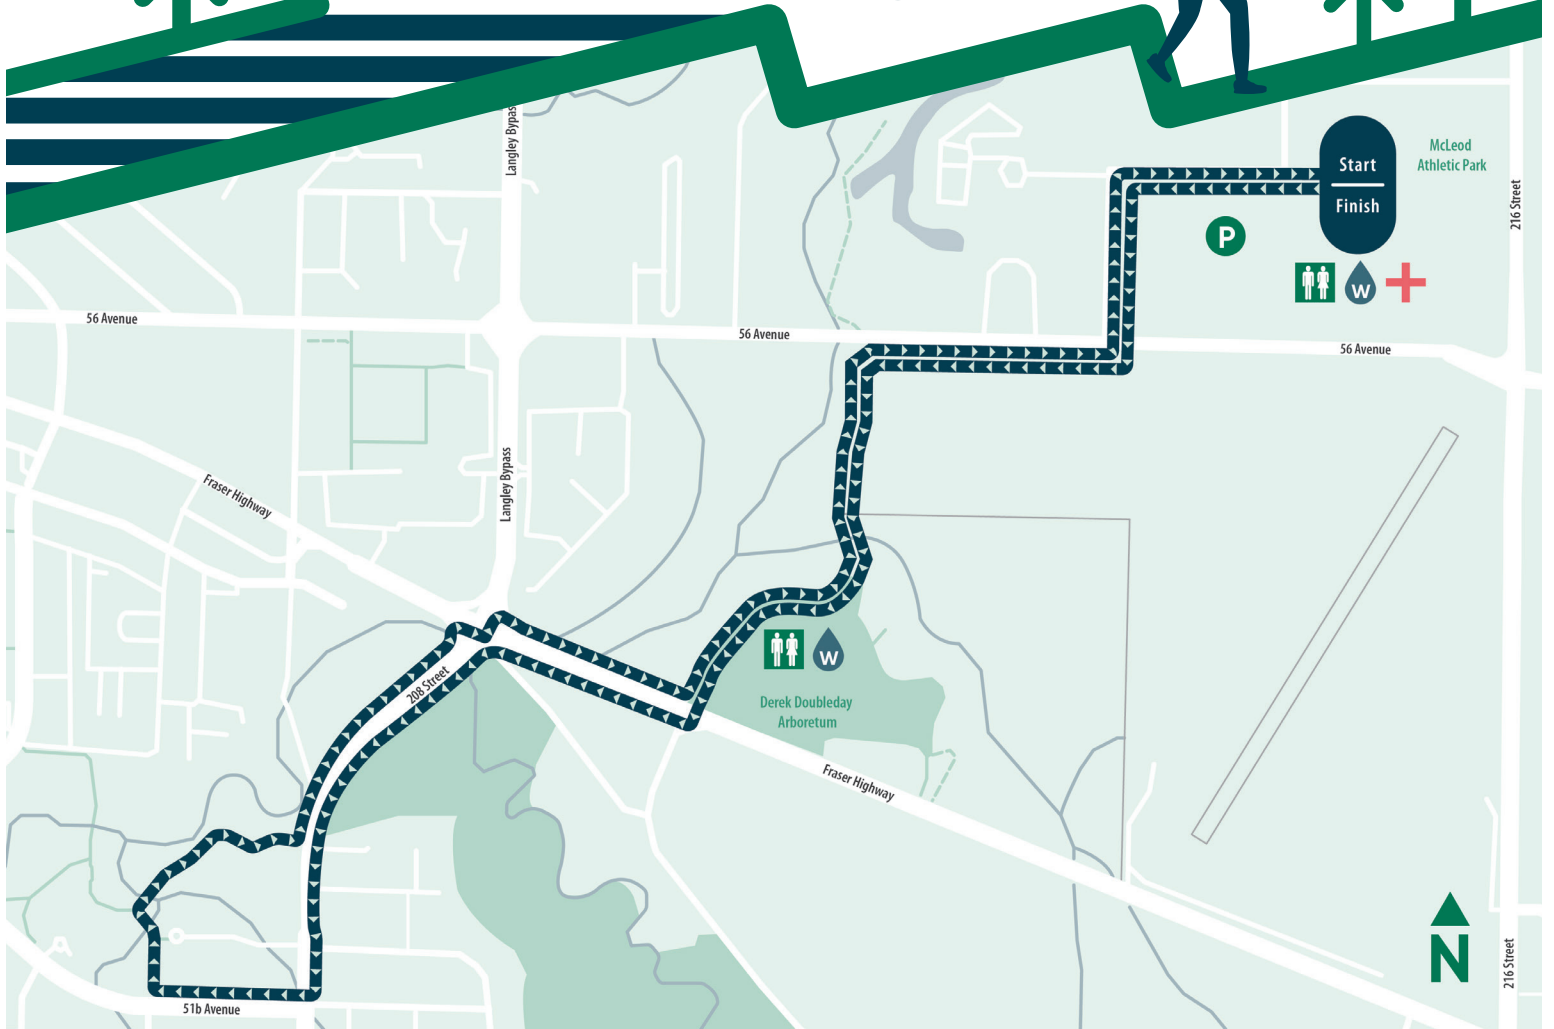

# 60th Walk 2022

SUNDAY, MAY 1 AT 1:00PM AT  
**McLeod Athletic Park**

**WALKING ROUTE MAP**

Start/Finish

Water Stations

First Aid

Parking

Washrooms

5 km and 10 km\* Route

\* For 10 km, complete the 5 km route twice.