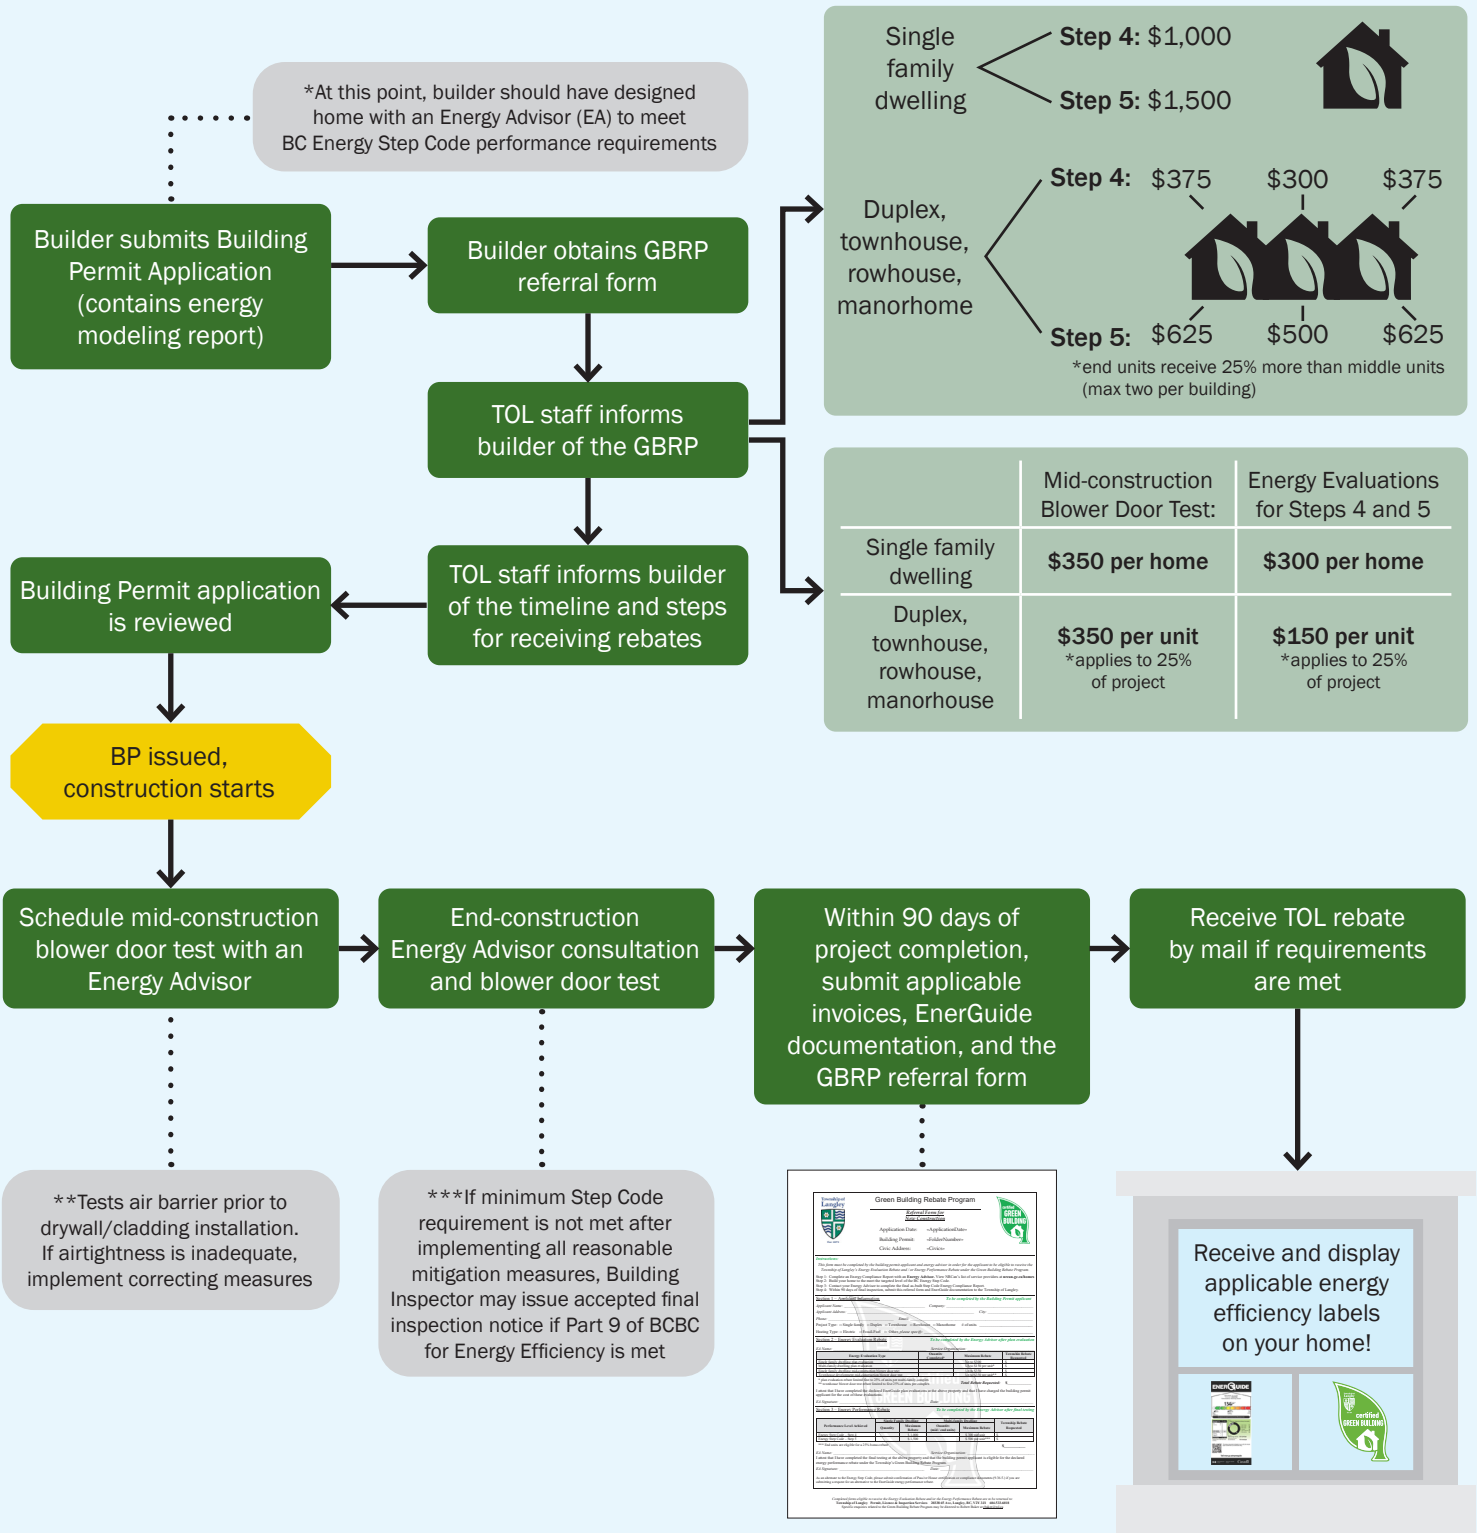

# Green Building Rebate Program Workflow

## NEW CONSTRUCTION

CD21-354