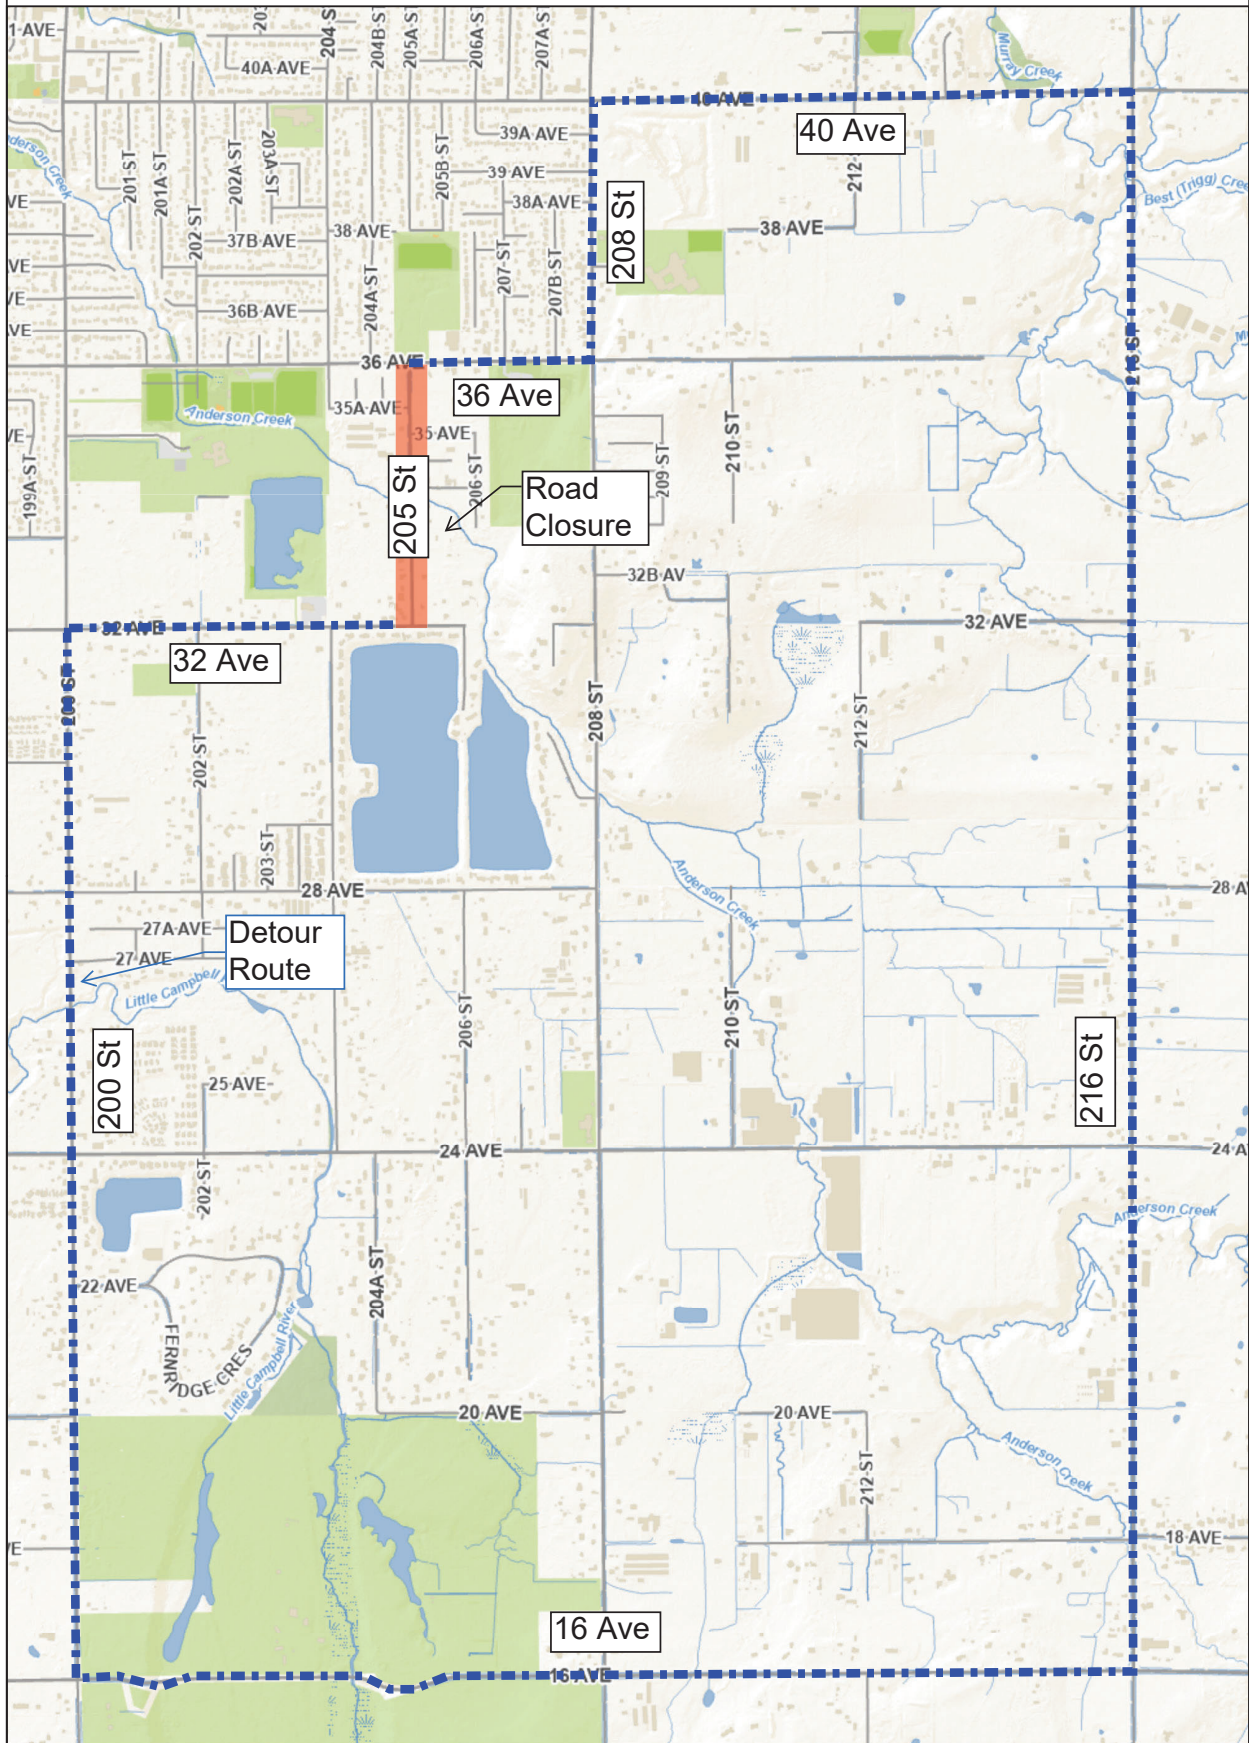

Detour Route Map

Township of
Langley
BC
Est. 1873