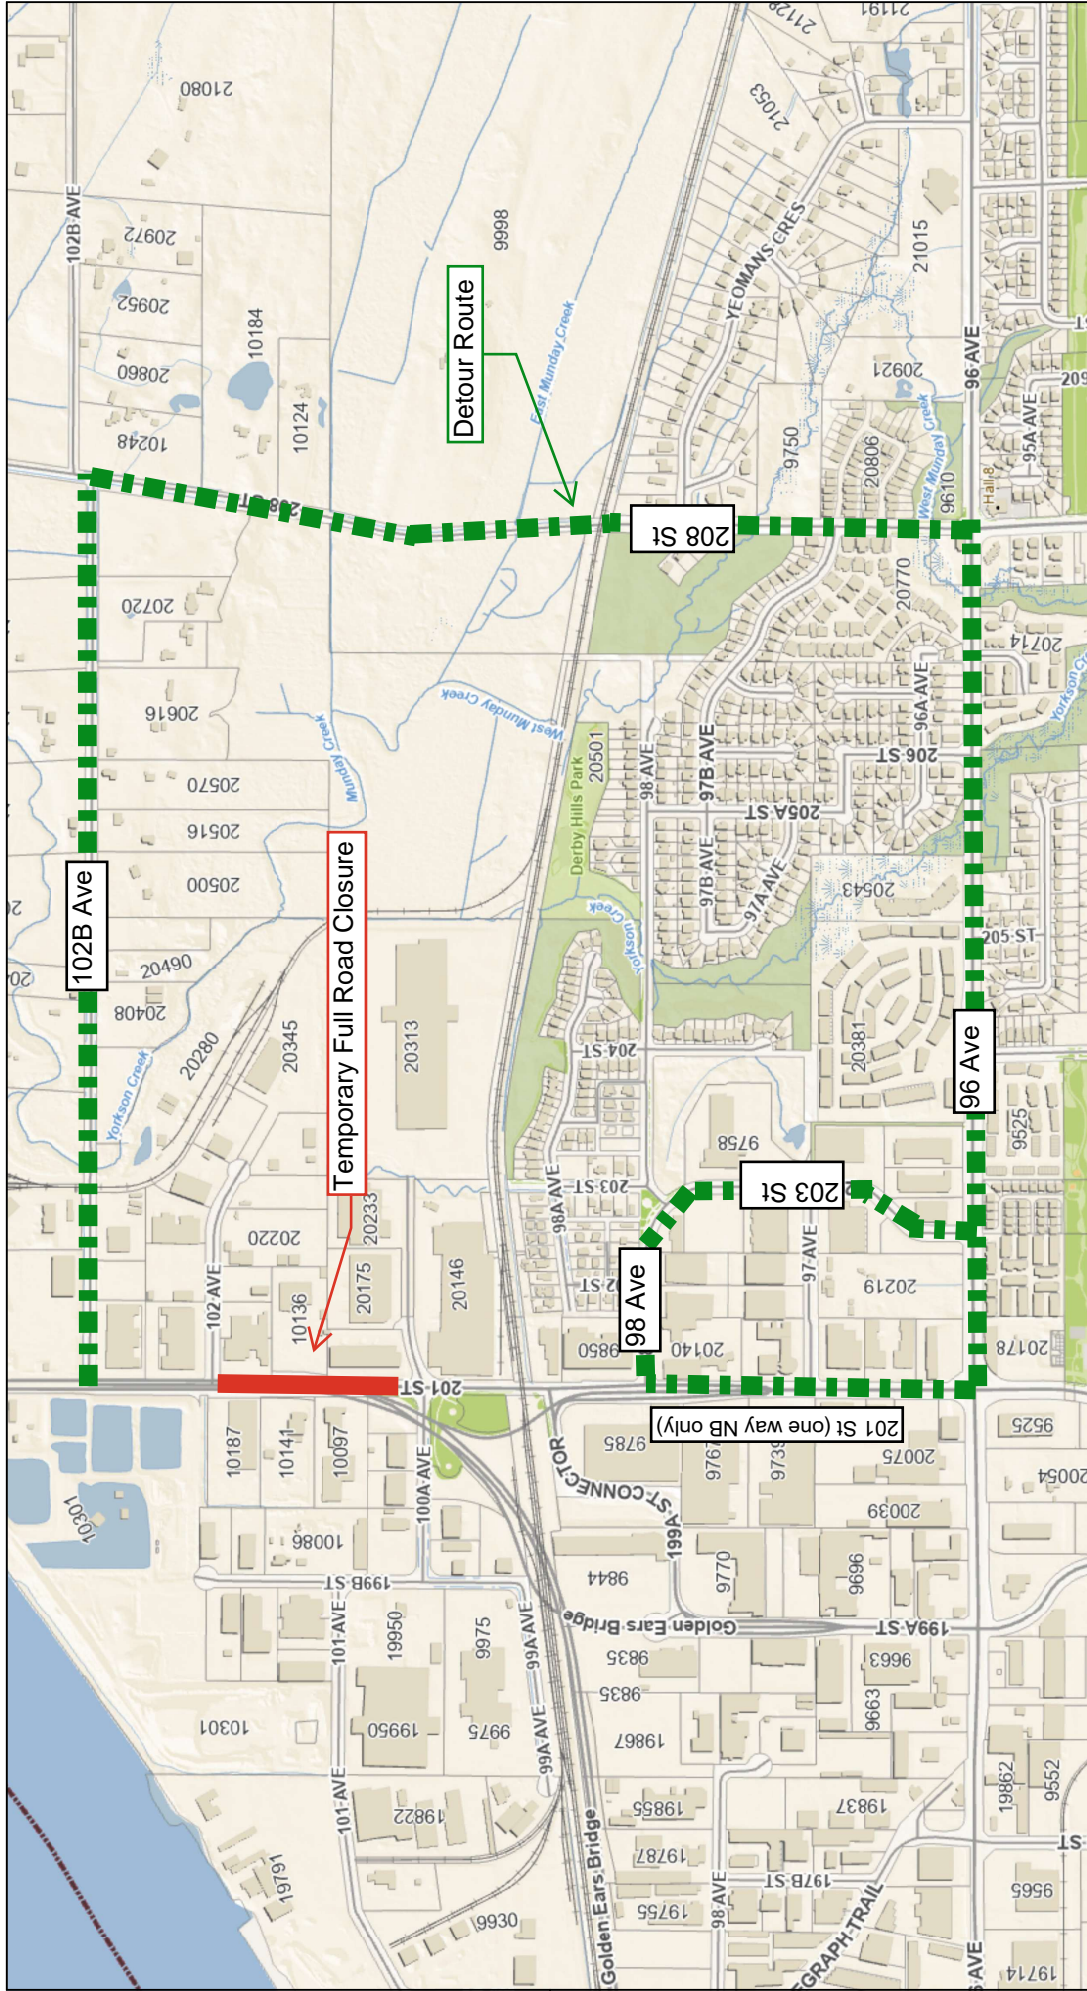

201 St Detour Route Map

Map printed on: Tuesday, February 17, 2026
Township of Langley

Township of
Langley
BC

Est. 1873