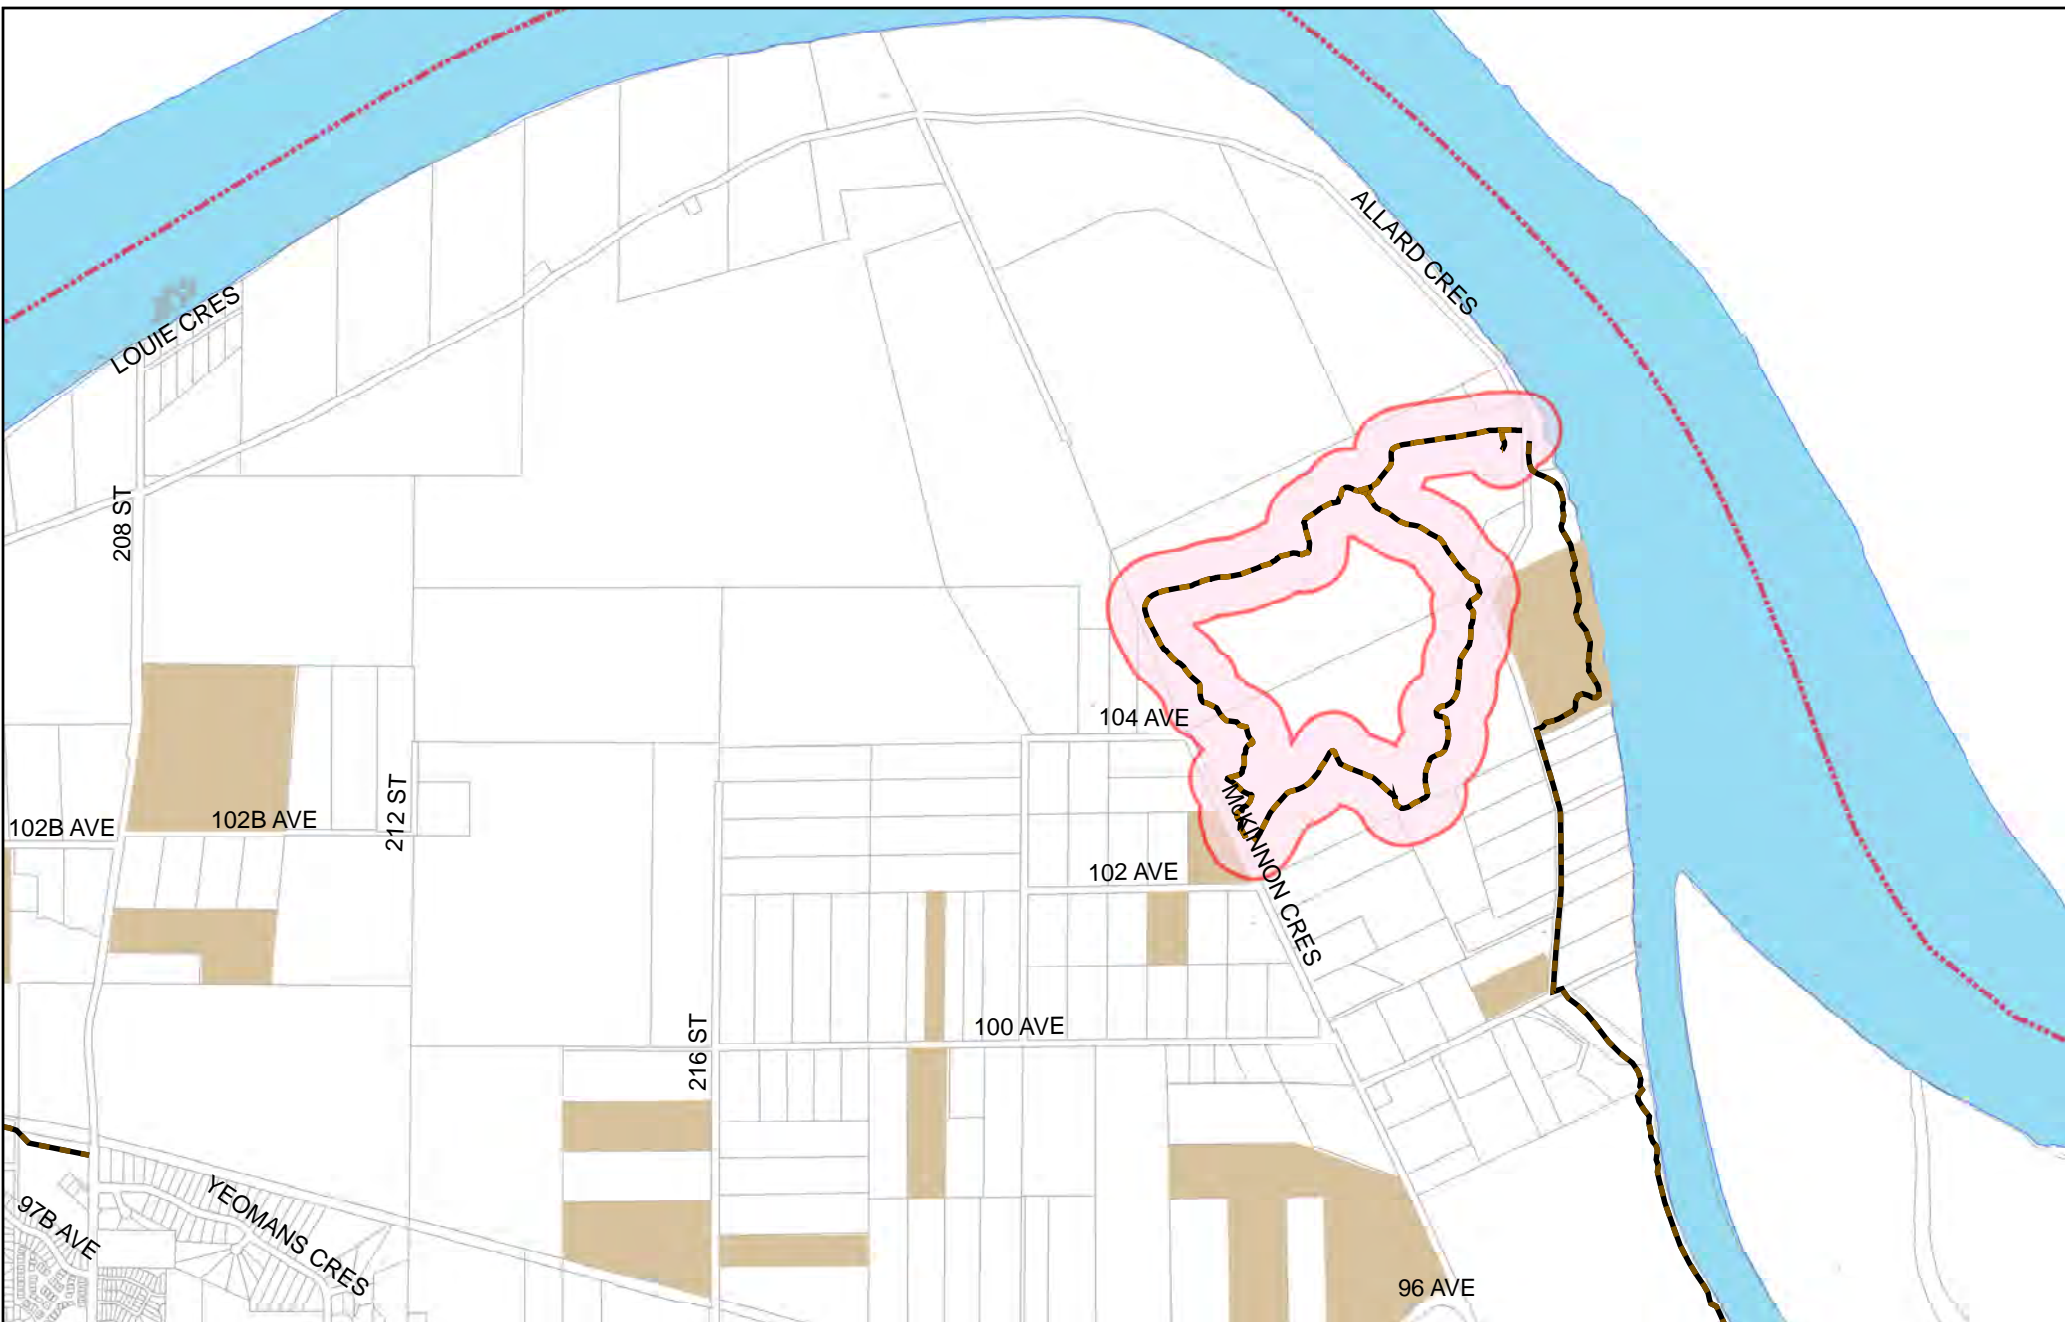

- Horse
- Blueberries
- Grapes
- Equestrian Trail
- 100 Radius

Horse Trails and 100m buffers.

South Langley Regional Trail

Version: 25/03/2014

- Horse
- Blueberries
- Grapes
- Equestrian Trail
- 100 Radius

Horse Trails and 100m buffers. Fernridge Trail

Version: 25/03/2014

- Horse
- Blueberries
- Grapes
- Equestrian Trail
- 100 Radius

Horse Trails and 100m buffers. Shaggy Mane Trail

Version: 25/03/2014

- Horse
- Blueberries
- Grapes
- Equestrian Trail
- 100 Radius

Horse Trails and 100m buffers. Rock'N House Trail (Langley)

Version: 25/03/2014

- Horse
- Blueberries
- Grapes
- Equestrian Trail
- 100 Radius

Horse Trails and 100m buffers. Houston Trail

Version: 25/03/2014