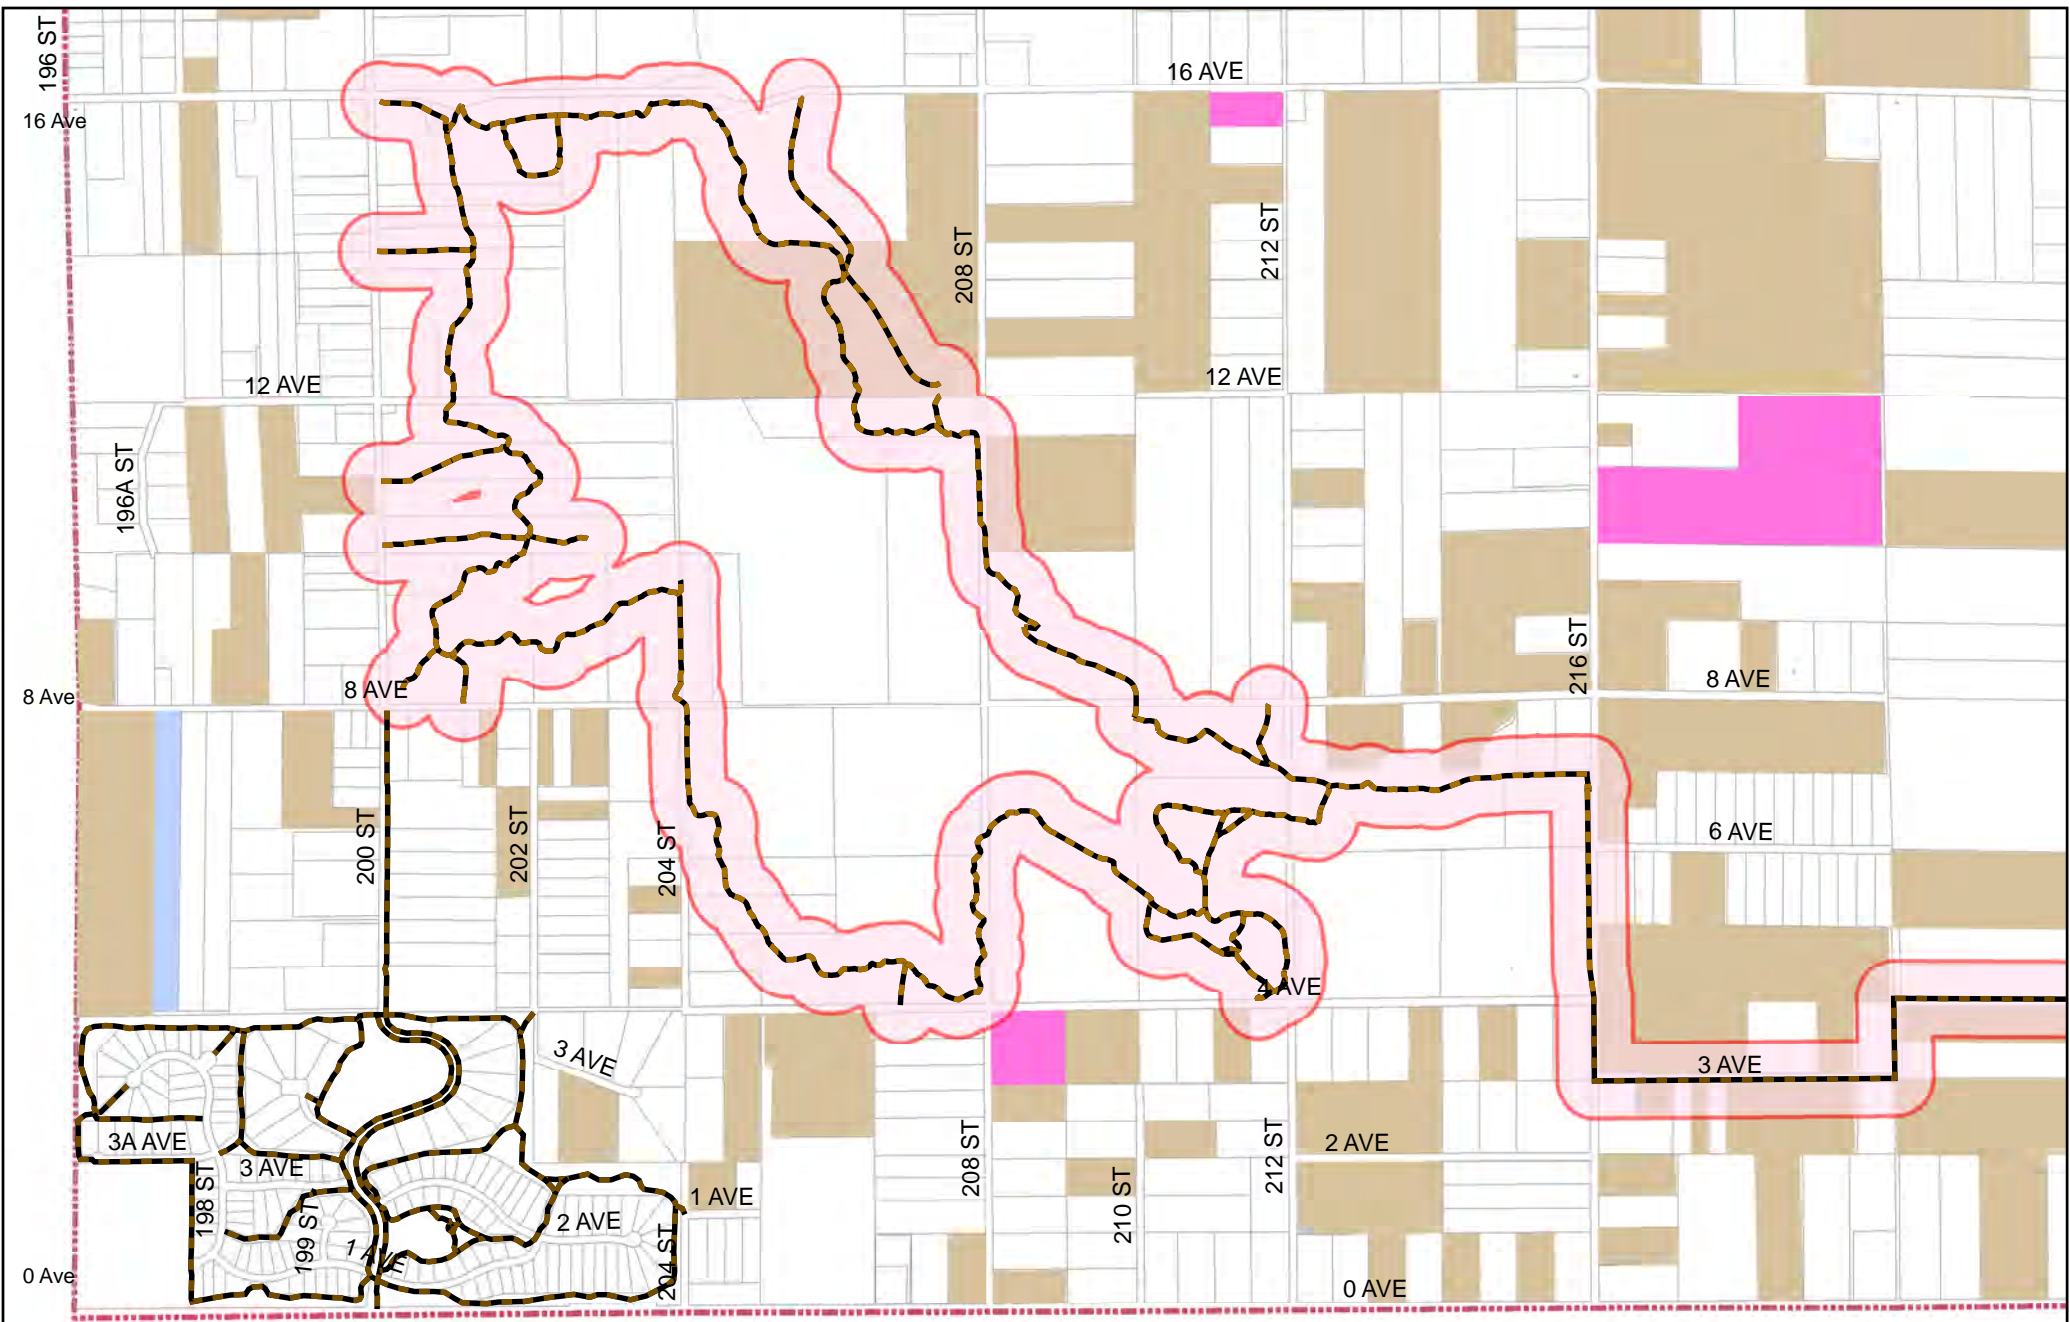

- Horse
- Blueberries
- Grapes
- Equestrian Trail
- 100 Radius

Horse Trails and 100m buffers.

South Langley Regional Trail

Version: 25/03/2014

- Horse
- Blueberries
- Grapes
- Equestrian Trail
- 100 Radius

Horse Trails and 100m buffers. Fernridge Trail

Version: 25/03/2014

- Horse
- Blueberries
- Grapes
- Equestrian Trail
- 100 Radius

Horse Trails and 100m buffers. Shaggy Mane Trail

Version: 25/03/2014

- Horse
- Blueberries
- Grapes
- Equestrian Trail
- 100 Radius

Horse Trails and 100m buffers. Rock'N House Trail (Langley)

Version: 25/03/2014

- Horse
- Blueberries
- Grapes
- Equestrian Trail
- 100 Radius

Horse Trails and 100m buffers. Houston Trail

Version: 25/03/2014