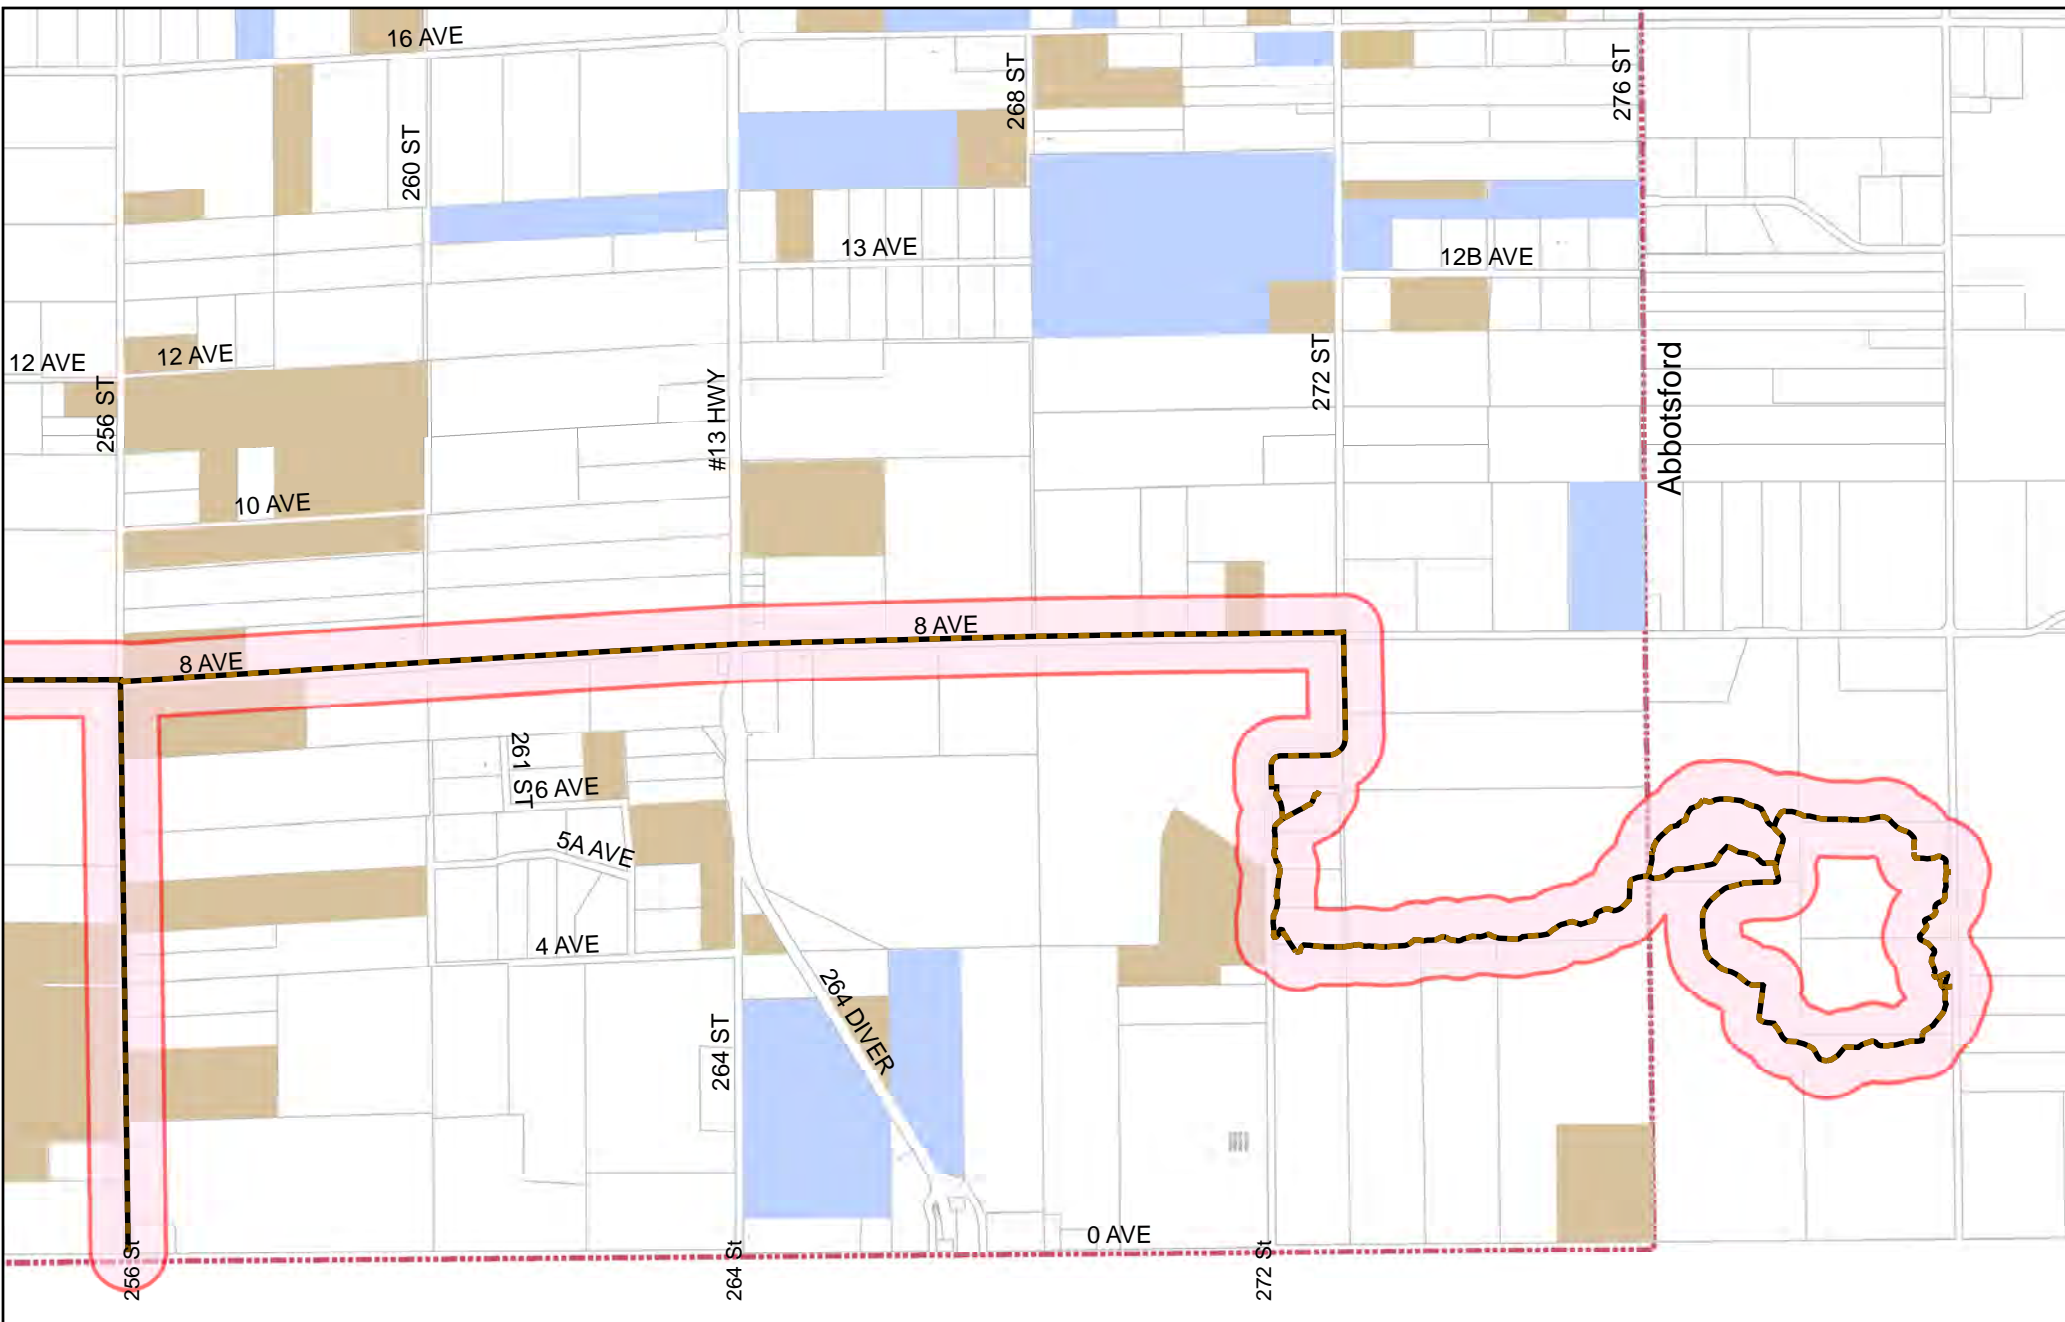

- Horse
- Blueberries
- Grapes
- Equestrian Trail
- 100 Radius

Horse Trails and 100m buffers.

South Langley Regional Trail

Version: 25/03/2014

- Horse
- Blueberries
- Grapes
- Equestrian Trail
- 100 Radius

Horse Trails and 100m buffers. Fernridge Trail

Version: 25/03/2014

- Horse
- Blueberries
- Grapes
- Equestrian Trail
- 100 Radius

Horse Trails and 100m buffers. Shaggy Mane Trail

Version: 25/03/2014

- Horse
- Blueberries
- Grapes
- Equestrian Trail
- 100 Radius

Horse Trails and 100m buffers. Rock'N House Trail (Langley)

Version: 25/03/2014

- Horse
- Blueberries
- Grapes
- Equestrian Trail
- 100 Radius

Horse Trails and 100m buffers. Houston Trail

Version: 25/03/2014