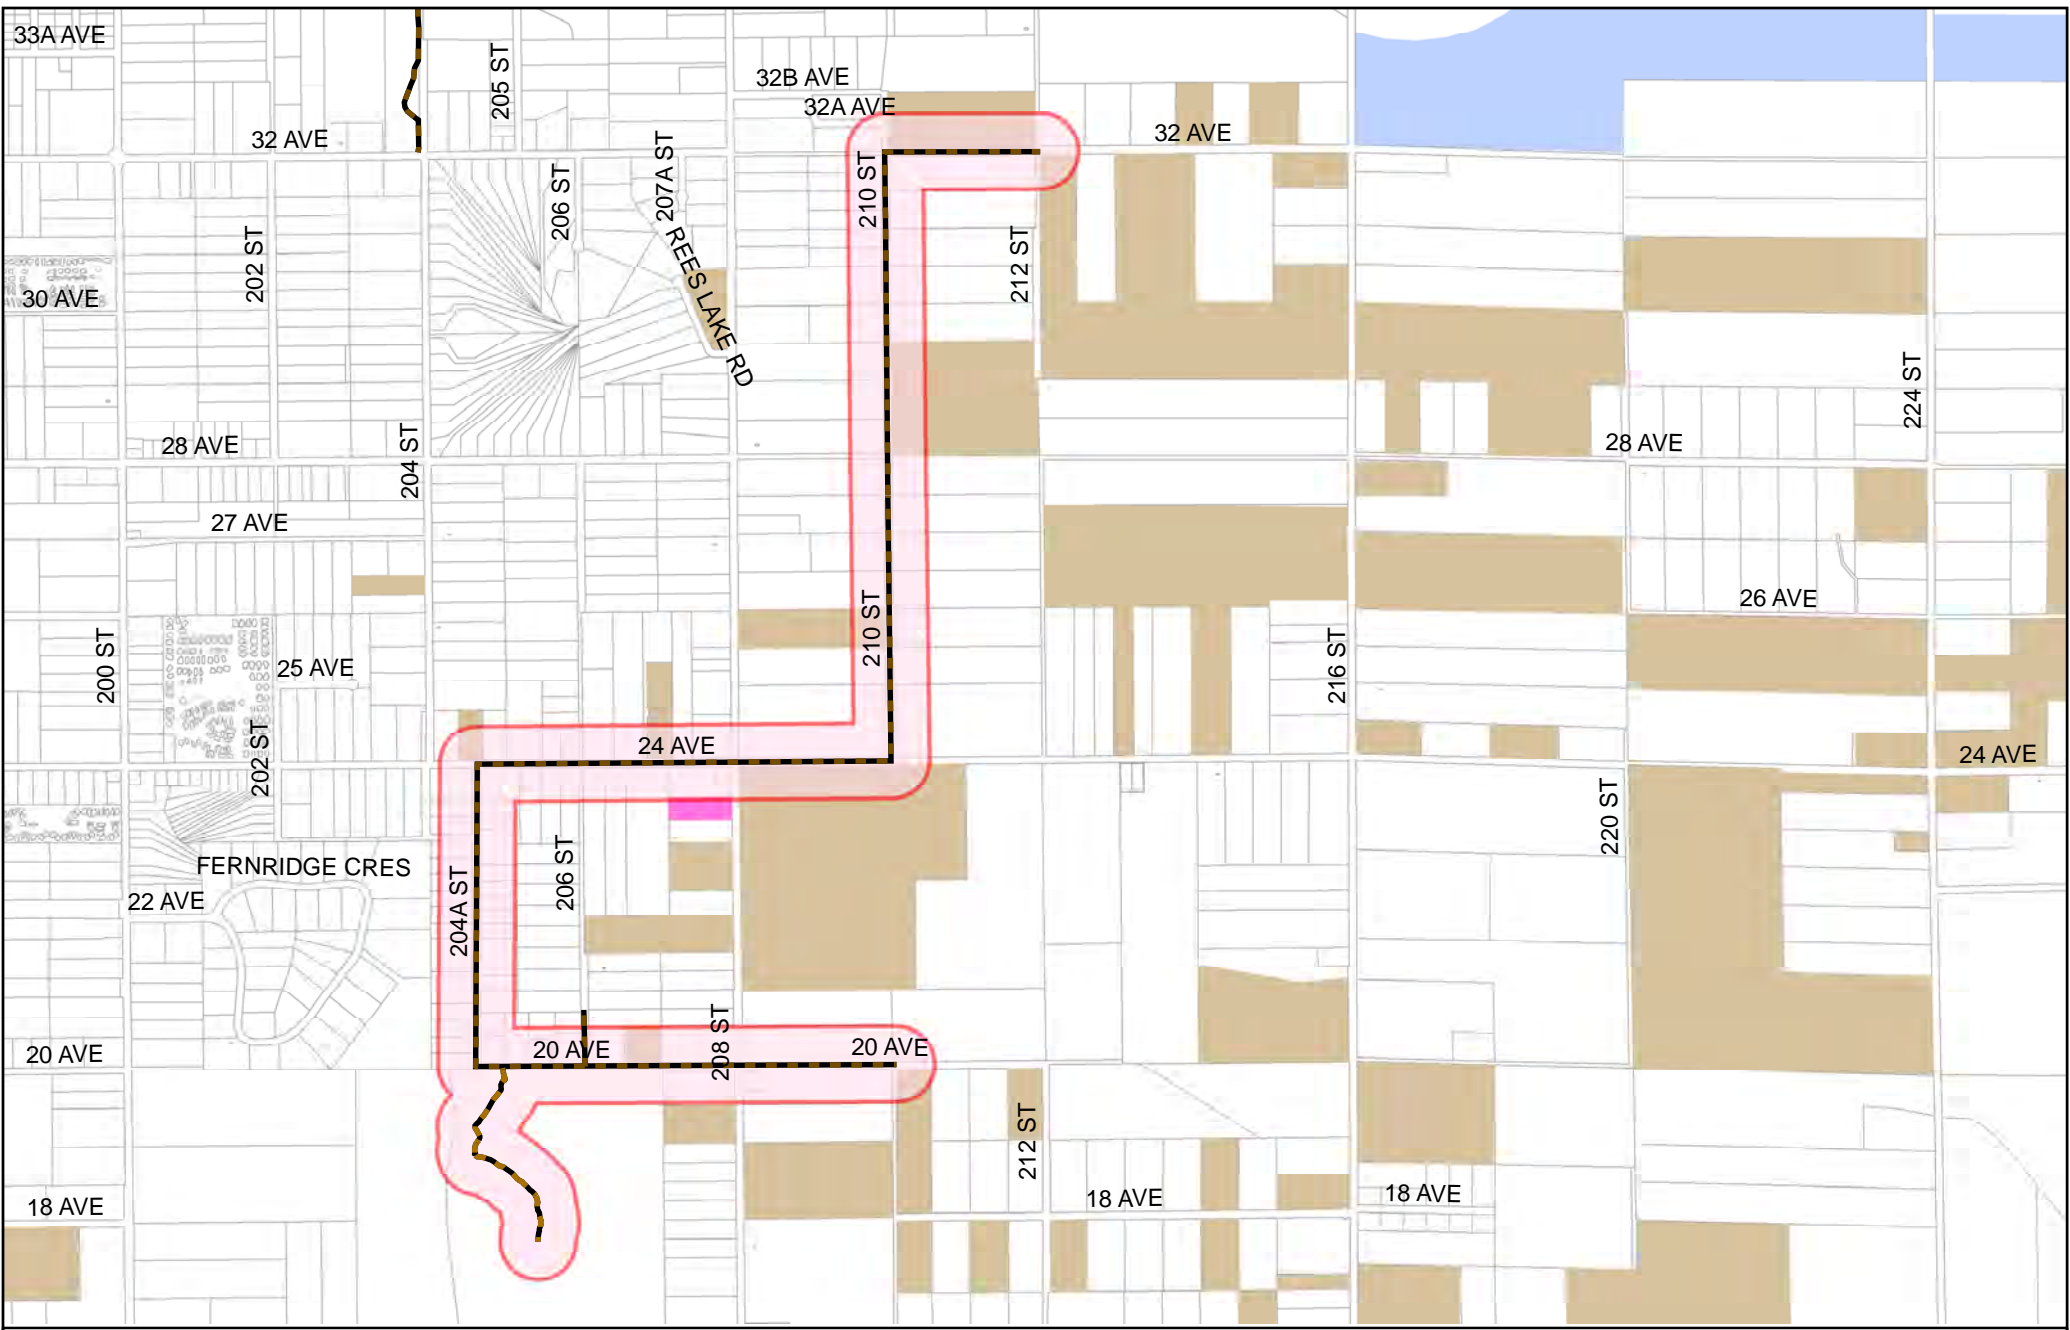

- Horse
- Blueberries
- Grapes
- Equestrian Trail
- 100 Radius

Horse Trails and 100m buffers.

South Langley Regional Trail

Version: 25/03/2014

- Horse
- Blueberries
- Grapes
- Equestrian Trail
- 100 Radius

Horse Trails and 100m buffers. Fernridge Trail

Version: 25/03/2014

- Horse
- Blueberries
- Grapes
- Equestrian Trail
- 100 Radius

Horse Trails and 100m buffers. Shaggy Mane Trail

Version: 25/03/2014

- Horse
- Blueberries
- Grapes
- Equestrian Trail
- 100 Radius

Horse Trails and 100m buffers. Rock'N House Trail (Langley)

Version: 25/03/2014

- Horse
- Blueberries
- Grapes
- Equestrian Trail
- 100 Radius

Horse Trails and 100m buffers. Houston Trail

Version: 25/03/2014