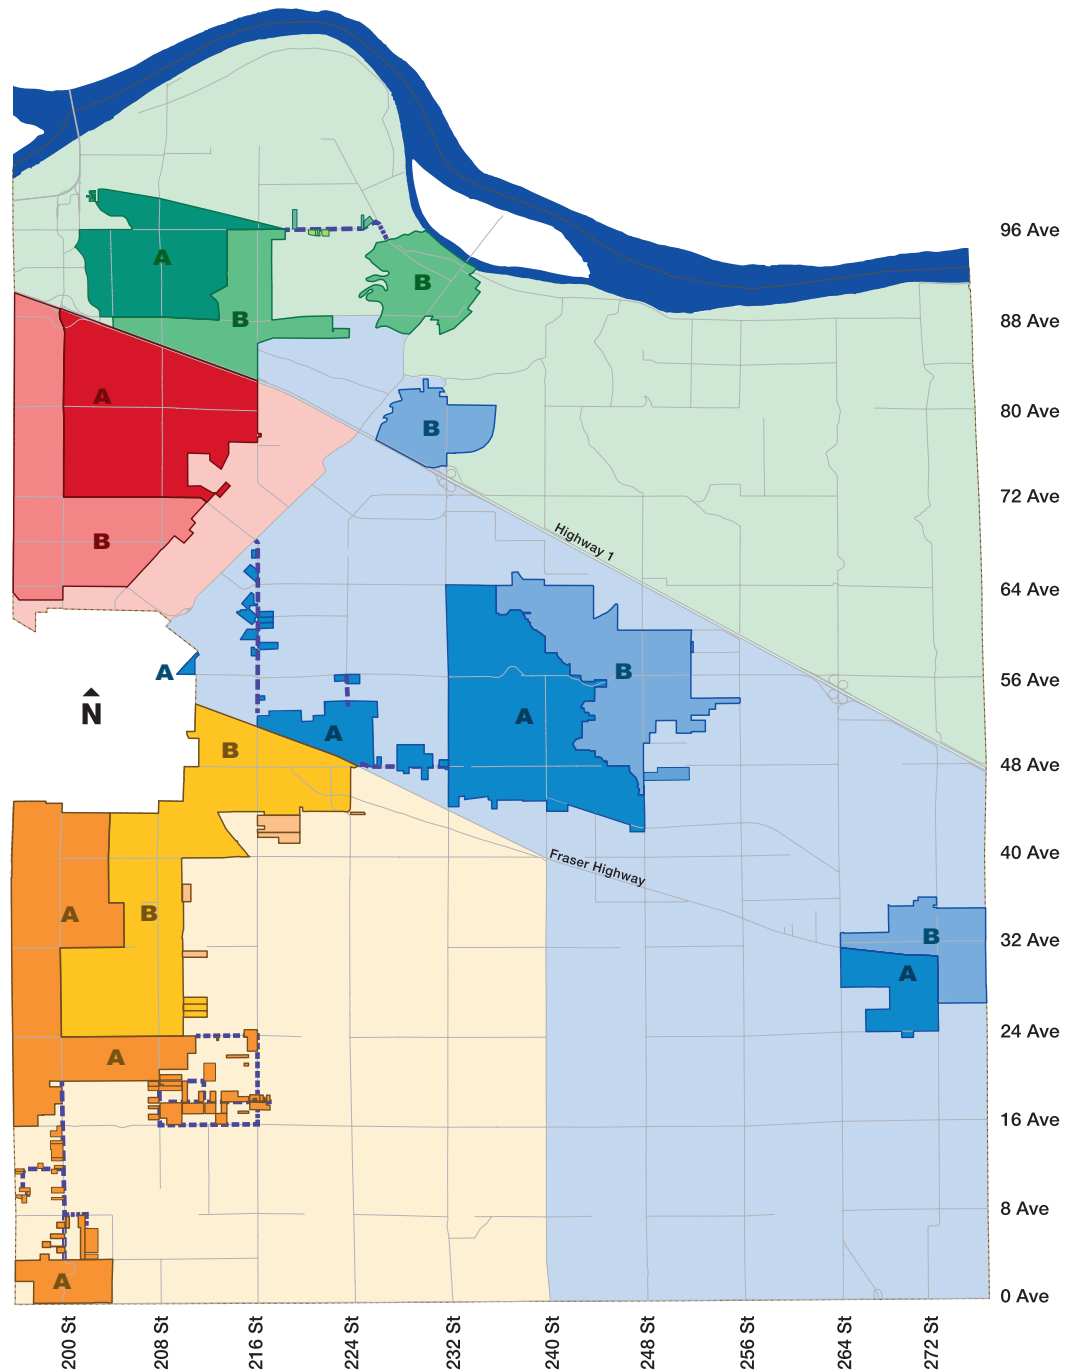

2024 Collection Map and Calendars

Garbage Cart*, Green Cart, and Recycling

- Monday A
- Monday B
- Tuesday A
- Tuesday B
- Wednesday A
- Wednesday B
- Thursday A
- Thursday B
- Opt-in Service

*bi-weekly collection

Recycling Only

- Monday
- Tuesday
- Wednesday
- Thursday

Know your zone and collection day? See Zone A and Zone B calendars on the following pages.

SEE NEXT