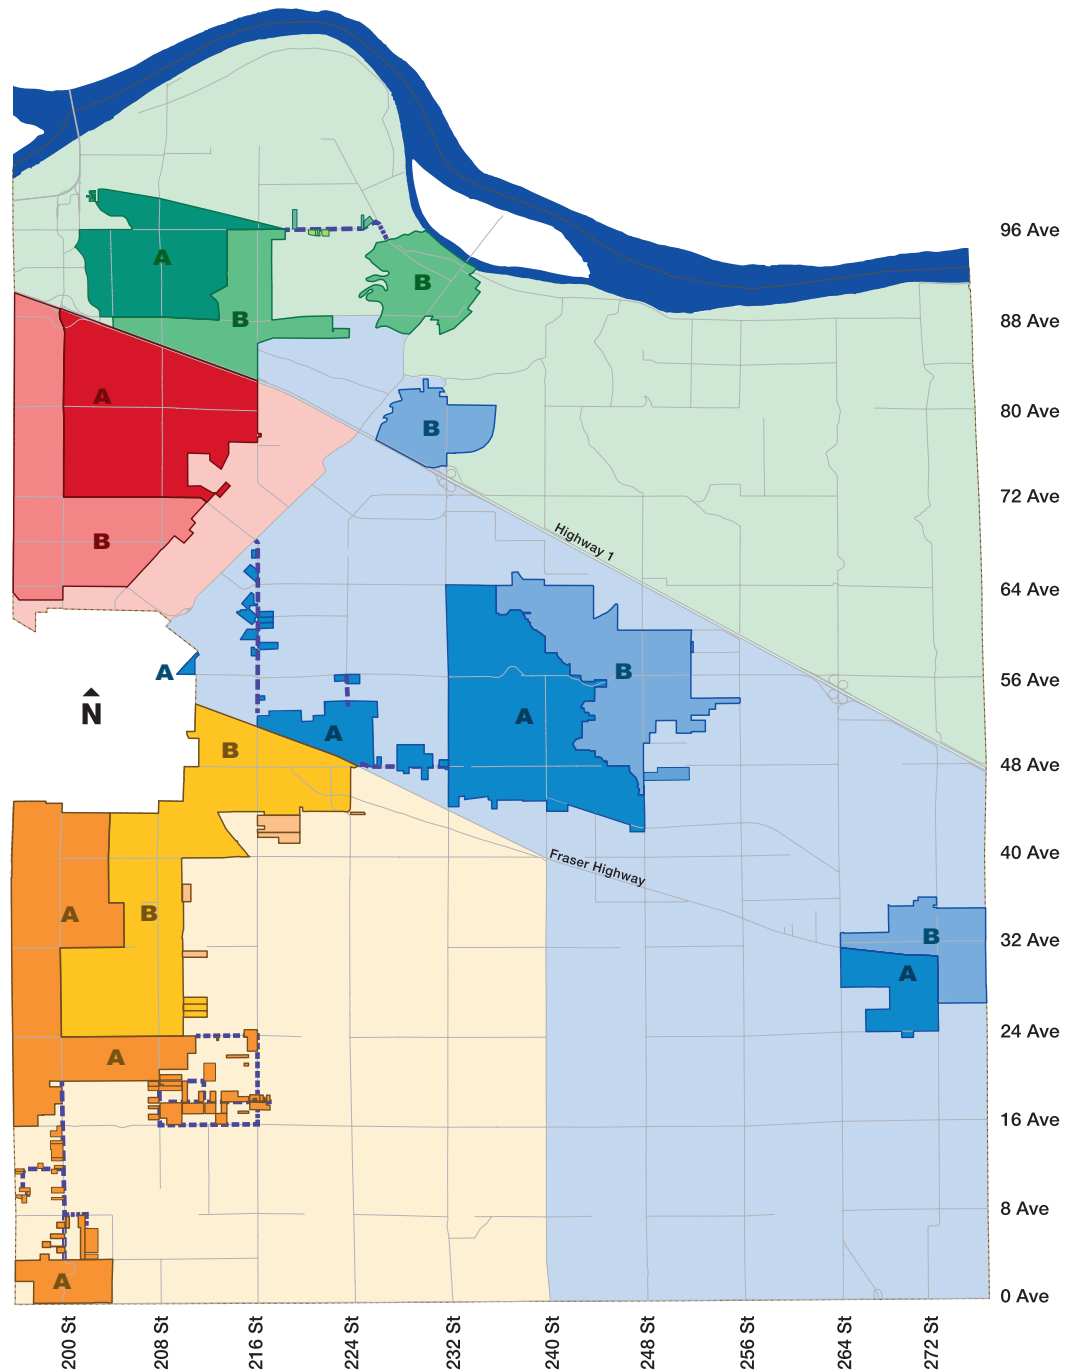

2025 Collection Map and Calendars

Garbage Cart*, Green Cart, and Recycling

- Monday A
- Monday B
- Tuesday A
- Tuesday B
- Wednesday A
- Wednesday B
- Thursday A
- Thursday B
- Opt-in Service

*bi-weekly collection

Recycling Only

- Monday
- Tuesday
- Wednesday
- Thursday

Know your zone and collection day?
See Zone A and Zone B calendars on the following pages.

SEE NEXT

2025 Calendar

A - Zones

Every other week  Garbage Cart

August 2025

Su	Mo	Tu	We	Th	Fr	Sa
					1	2
3	4	5	6	7	8	9
10	11	12	13	14	15	16
17	18	19	20	21	22	23
24	25	26	27	28	29	30
31						

September 2025

Su	Mo	Tu	We	Th	Fr	Sa
	1	2	3	4	5	6
7	8	9	10	11	12	13
14	15	16	17	18	19	20
21	22	23	24	25	26	27
28	29	30				

December 2025

Su	Mo	Tu	We	Th	Fr	Sa
	1	2	3	4	5	6
7	8	9	10	11	12	13
14	15	16	17	18	19	20
21	22	23	24	25	26	27
28	29	30	31			