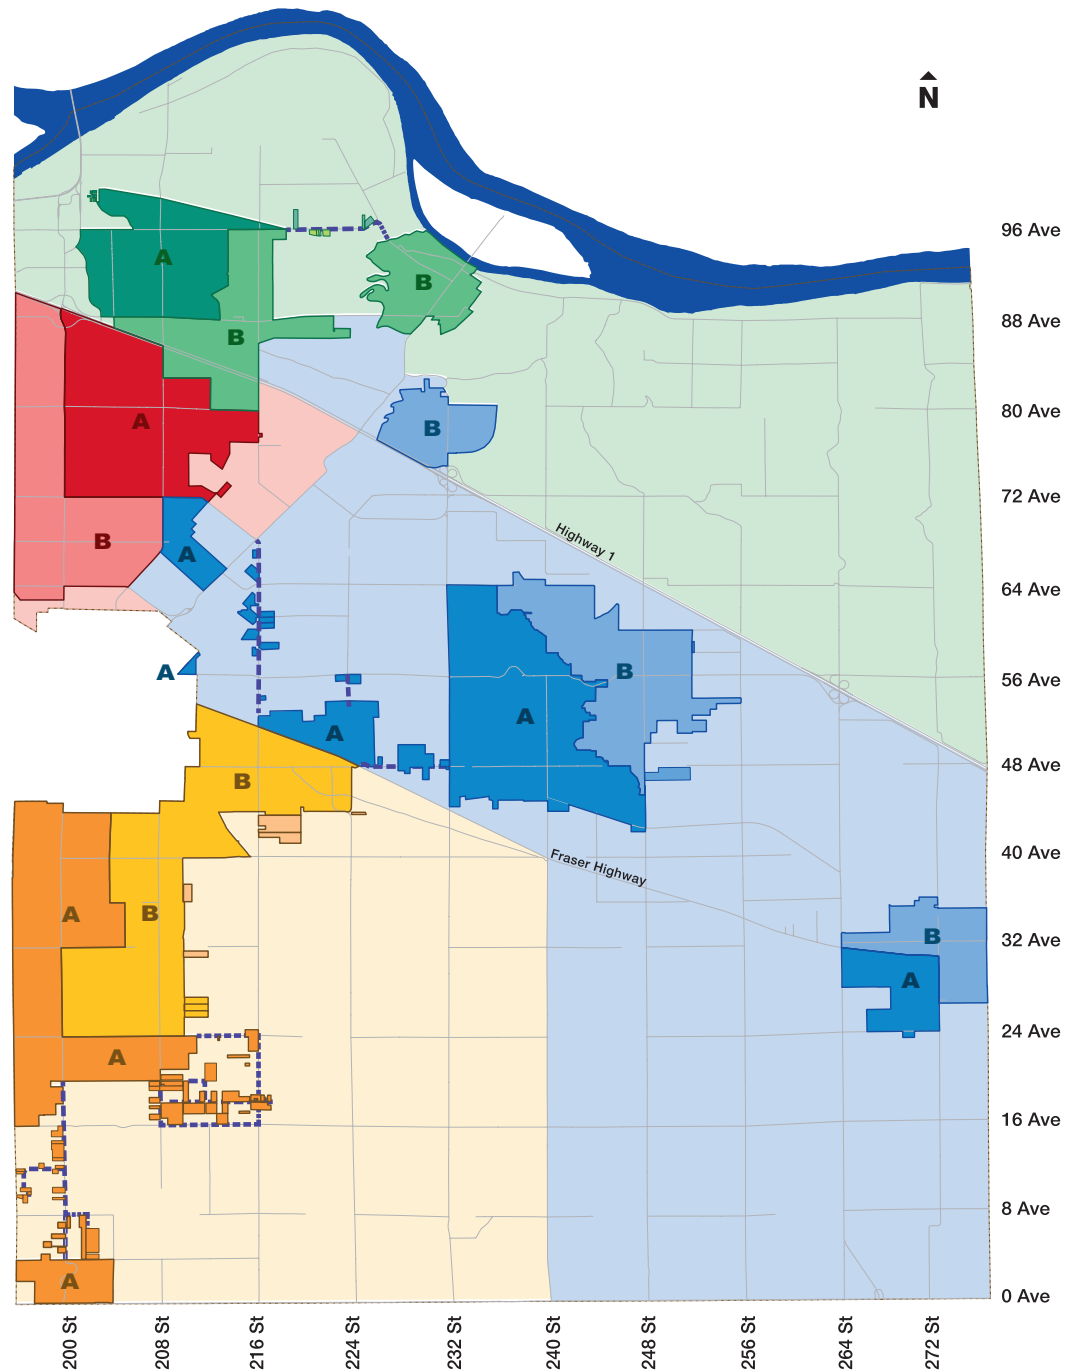

2026 Collection Map and Calendars

Garbage Cart*, Green Cart, and Recycling Zone

- Monday A
- Monday B
- Tuesday A
- Tuesday B
- Wednesday A
- Wednesday B
- Thursday A
- Thursday B
- Opt-in Service

*bi-weekly collection

Recycling Only Zone

- Monday
- Tuesday
- Wednesday
- Thursday

Know your zone and collection day? See Zone A and Zone B calendars on the following pages.

SEE NEXT