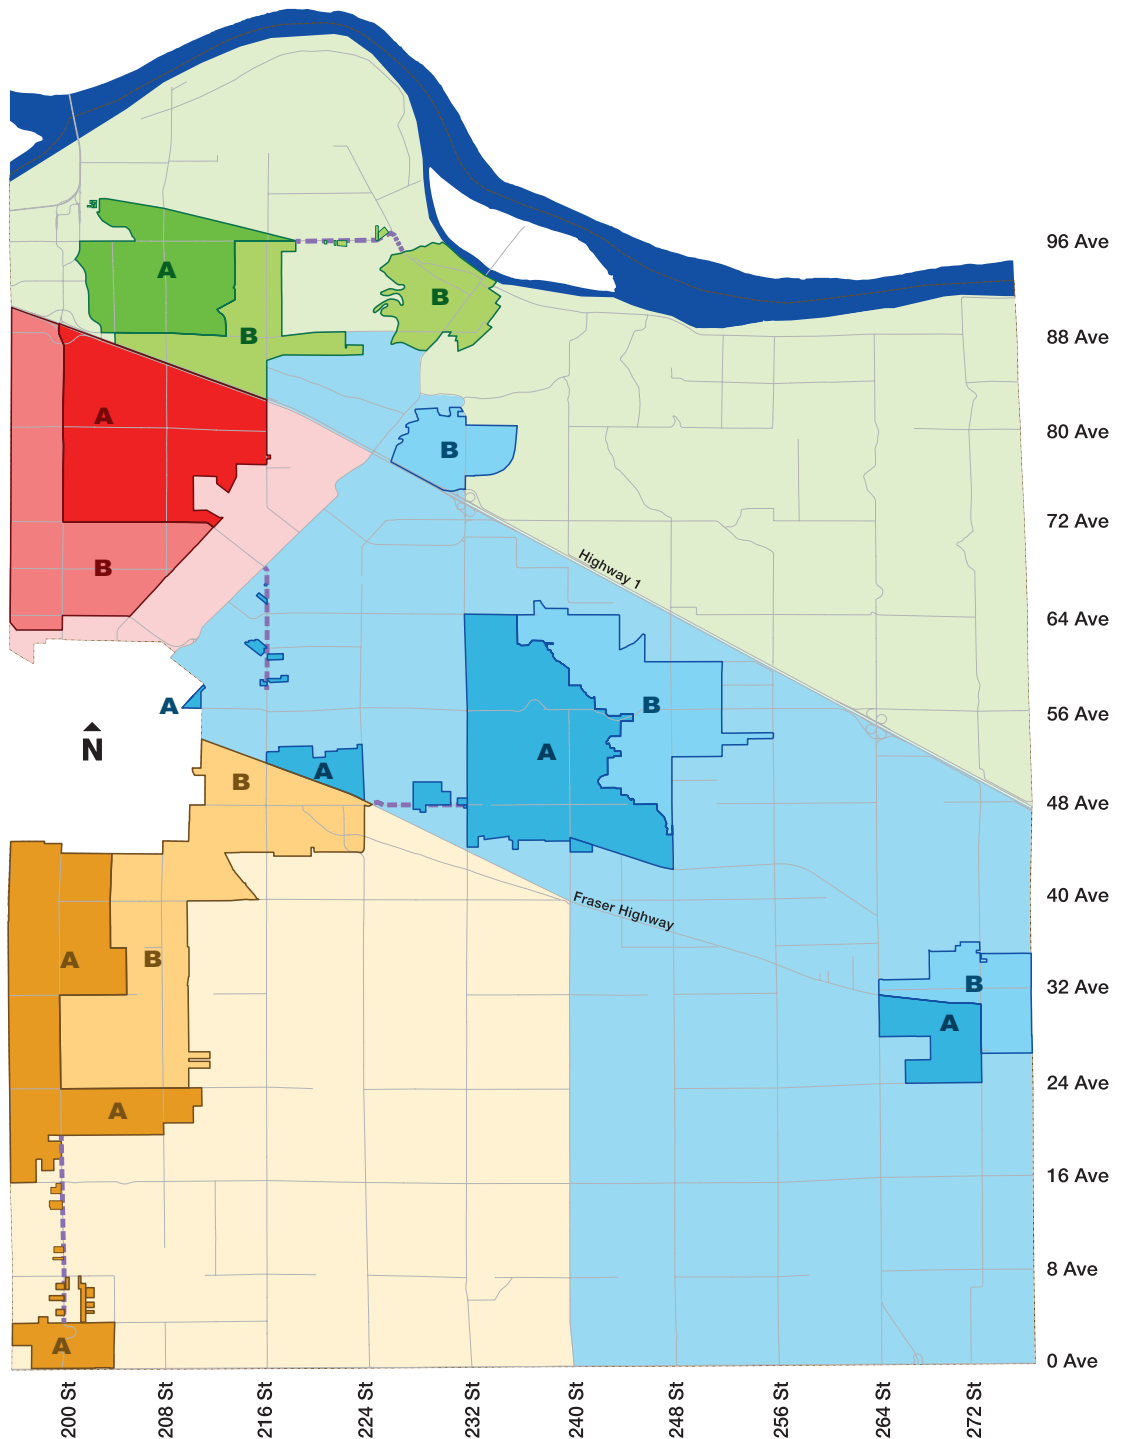

2020 COLLECTION MAP AND CALENDARS

Garbage (Bi-weekly)*, Recycling, and Organics

----- Opt-in Service

 Monday A	 Tuesday A	 Wednesday A	 Thursday A
 Monday B	 Tuesday B	 Wednesday B	 Thursday B

Recycling Only

 Monday	 Tuesday	 Wednesday	 Thursday
--	--	---	--

Know your zone and collection day? See Zone A and Zone B calendars on the following pages.

Township of Langley

Est. 1873

*A and B zones correspond with bi-weekly garbage collection.