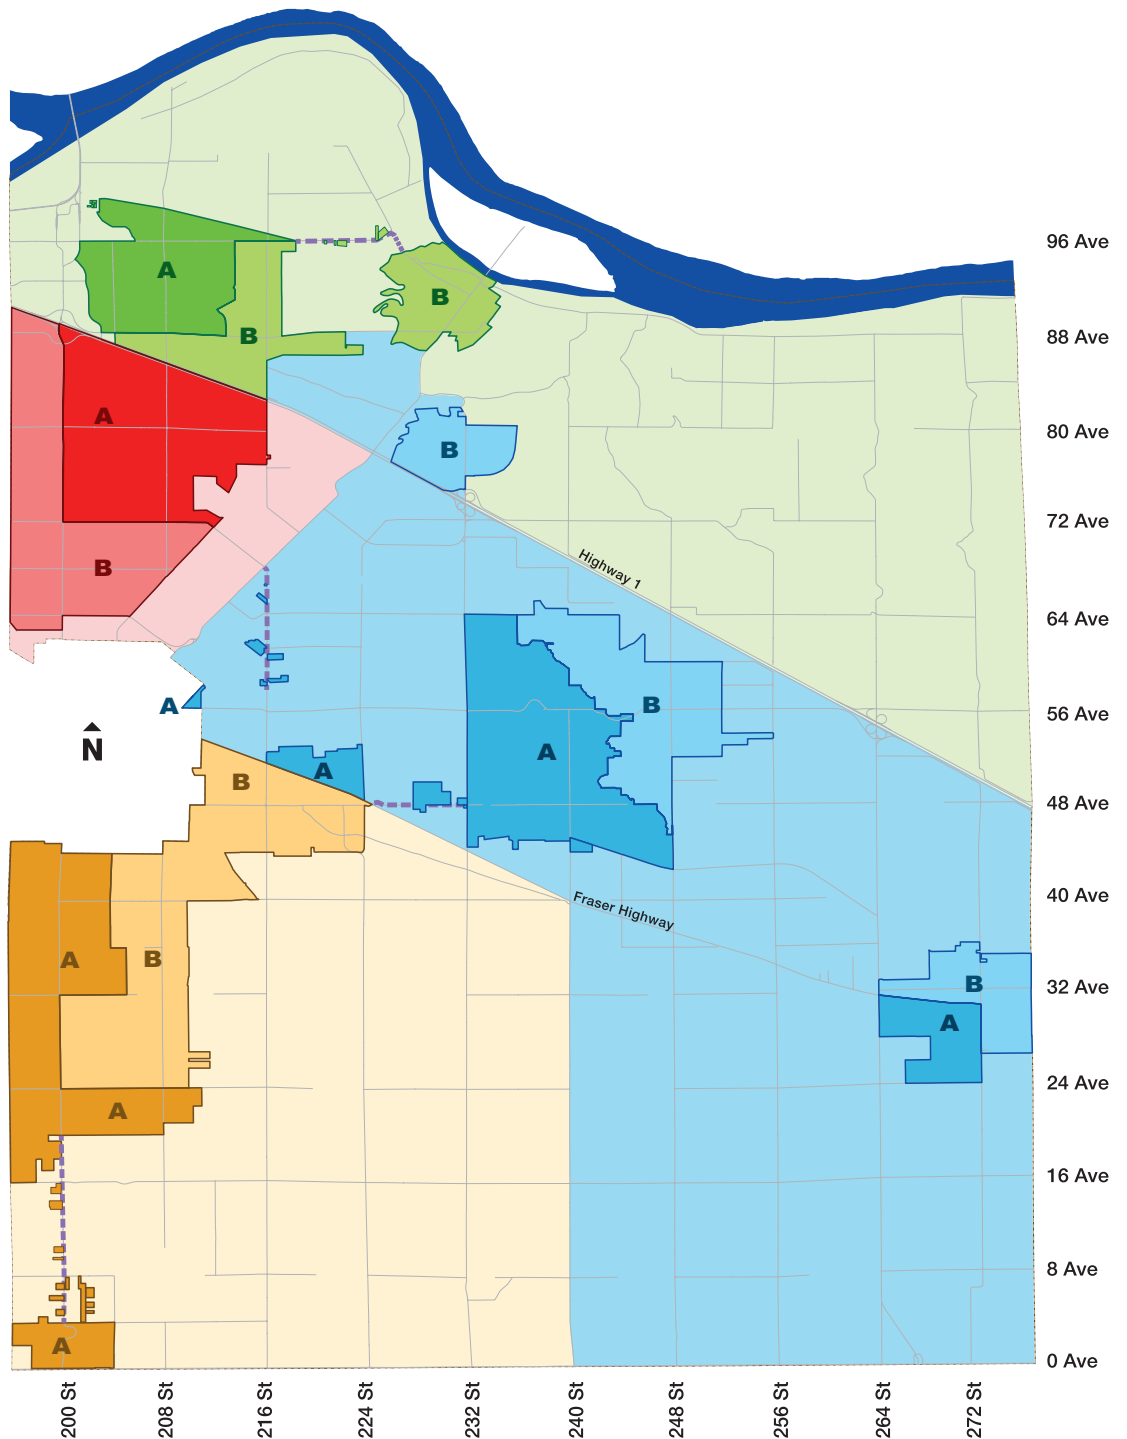

2020 COLLECTION MAP AND CALENDARS

Garbage (Bi-weekly)*, Recycling, and Organics

----- Opt-in Service

 Monday A	 Tuesday A	 Wednesday A	 Thursday A
 Monday B	 Tuesday B	 Wednesday B	 Thursday B

Recycling Only

 Monday	 Tuesday	 Wednesday	 Thursday
--	---	---	--

Know your zone and collection day? See Zone A and Zone B calendars on the following pages.

Township of Langley

Est. 1873

*A and B zones correspond with bi-weekly garbage collection.

September 2020

Su	Mo	Tu	We	Th	Fr	Sa
		1	2	3	4	5
6	7	8	9	10	11	12
13	14	15	16	17	18	19
20	21	22	23	24	25	26
27	28	29	30			

October 2020

Su	Mo	Tu	We	Th	Fr	Sa
				1	2	3
4	5	6	7	8	9	10
11	12	13	14	15	16	17
18	19	20	21	22	23	24
25	26	27	28	29	30	31

November 2020

Su	Mo	Tu	We	Th	Fr	Sa
1	2	3	4	5	6	7
8	9	10	11	12	13	14
15	16	17	18	19	20	21
22	23	24	25	26	27	28
29	30					

December 2020

Su	Mo	Tu	We	Th	Fr	Sa
		1	2	3	4	5
6	7	8	9	10	11	12
13	14	15	16	17	18	19
20	21	22	23	24	25	26
27	28	29	30	31		